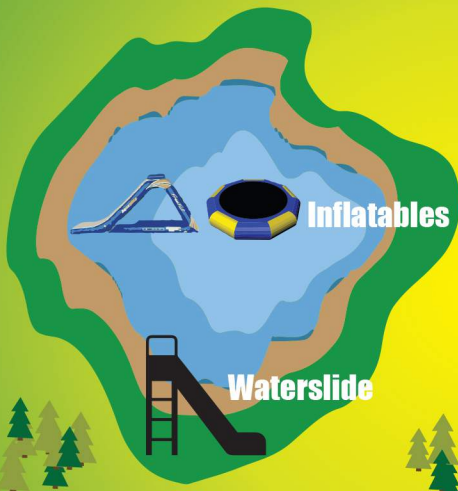

- Seasonal Sites**
- Overnight Sites**
- Tent Sites**
- Advanced Level Trail**

Mississippi River

Walleye Trail

Badger Trail

Whitetail Trail

73	98	80
72	99 97	81
71	100 96	82
70	101 95	83
69	102 94	84
68	103 93	85
67	104 92	86
66	105 91	
65	106 90	
64	107 89	
63	108 88	
	109 87	
	110	

Swim Pond & Beach

Playground

1 Showers & Laundry

127
128
129
130
131
132
133
134
135
136
137

126
125
124
123
122
121

30	31	62
29	32	61
28	33	60
27	34	59
26	35	58
	36	57
	37	56
	38	

Bluff Trail

25	39	55	54	53	52	51	50
24	40						
23	41						
22	42						
21	43						
20	44	45	46	47	48	49	

Basketball Court

Jump Pillow

Gaga Pit

Sand Volleyball

Playground

Horseshoe

Pavilion

148	147
149	146
150	145
151	144
152	143
153	142
154	141
155	140
156	139
157	138